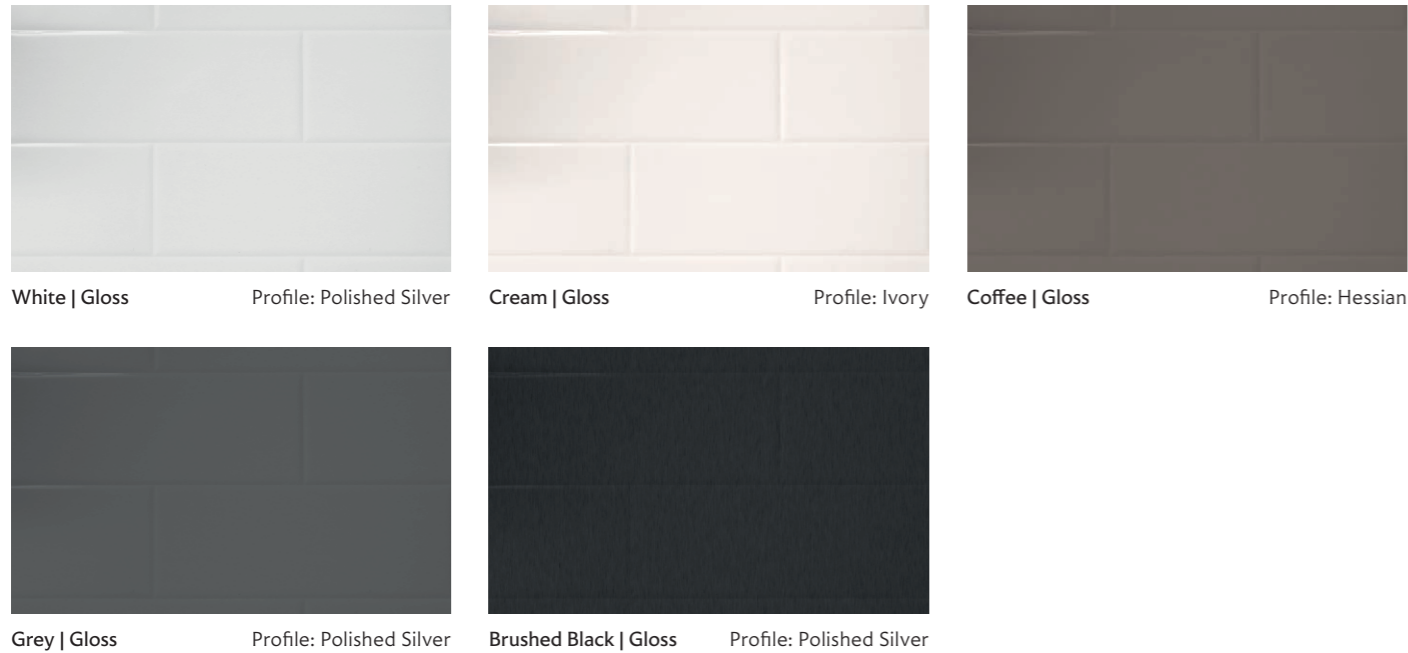

COMPOSITE STYLES

COMPOSITE KIT LISTS

Splashwall

SINGLE PANEL 2420 x 1200mm Composite panel available in both Horizontal & Vertical options. Vertical Horizontal	2 PANEL KIT 2 x 1200mm Square Edge Panel 1 x Internal Corner 2 x End Caps 3 x Adhesive 2 x Silicone 1 x Install Guide 1 x Cleaning Kit	3 PANEL KIT 3 x 1200mm Square Edge Panel 2 x Internal Corner 2 x End Caps 4 x Adhesive 3 x Silicone 1 x Install Guide 1 x Cleaning Kit

COMPOSITE CODES

Make sure you order the correct shape for your installation - as otherwise the embossed tile pattern will be the wrong shape.

VERTICAL WALL PANELS

Vertical wall panels are for shower panels up to 1200mm wide.

	Single Panel	2 Sided	3 Sided
Brushed Black	5060482799392	5060699091418	5060699091319
Coffee	5060482799415	5060699091395	5060699091296
Cream	5060482799477	5060699091333	5060699091234
Grey	5060482799439	5060699091371	5060699091272
White	5060482799453	5060699091357	5060699091258

Vertical Shower Panel

HORIZONTAL WALL PANELS

Horizontal wall panels are for dado height wall panels or splashback installation.

	Single Panel	2 Sided	3 Sided
Brushed Black	5060482799385	5060699091425	5060699091326
Coffee	5060482799408	5060699091401	5060699091302
Cream	5060482799460	5060699091340	5060699091241
Grey	5060482799422	5060699091388	5060699091289
White	5060482799446	5060699091364	5060699091265

Horizontal Wall Panel