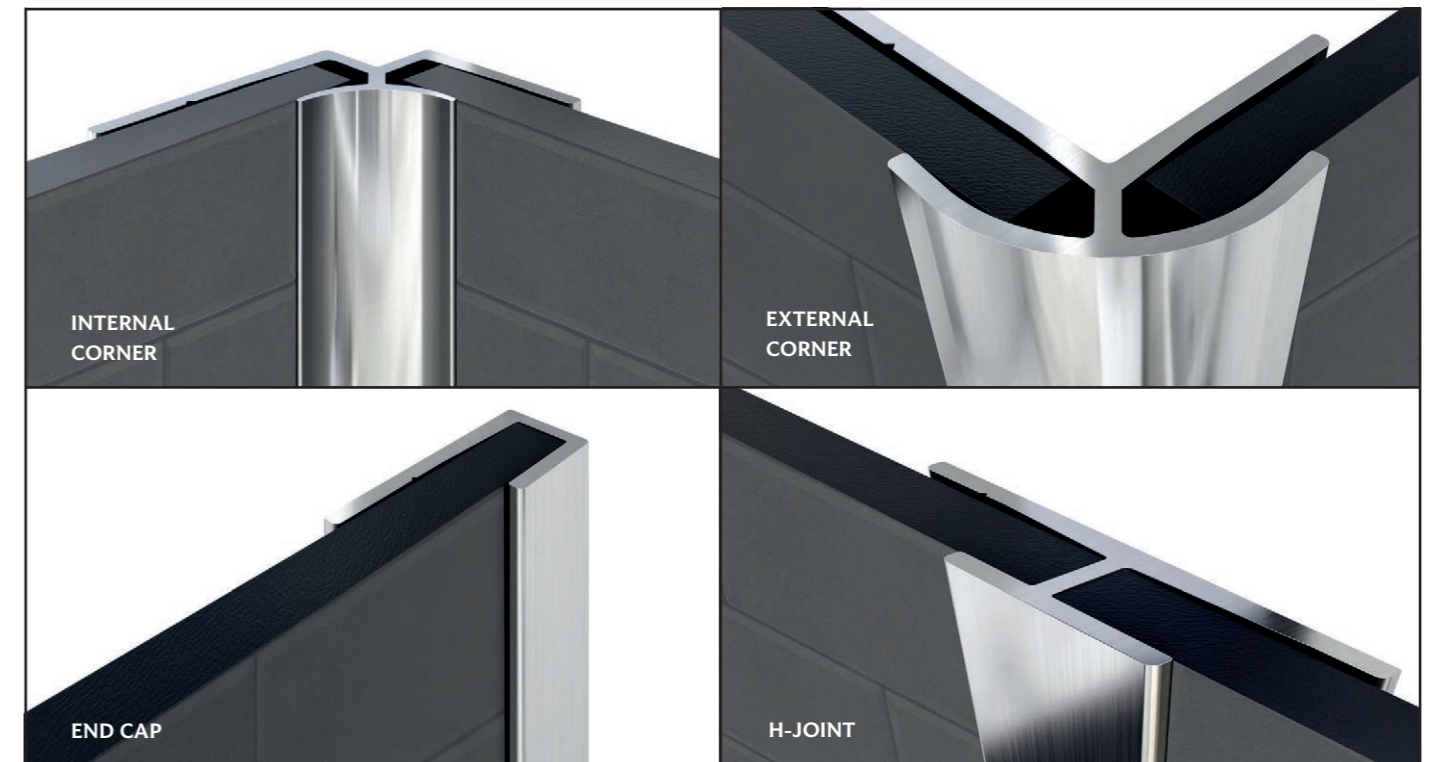

COMPOSITE PROFILES

All kits supplied with colour co-ordinated or polished silver profiles.
For individual profile codes please see page 20.